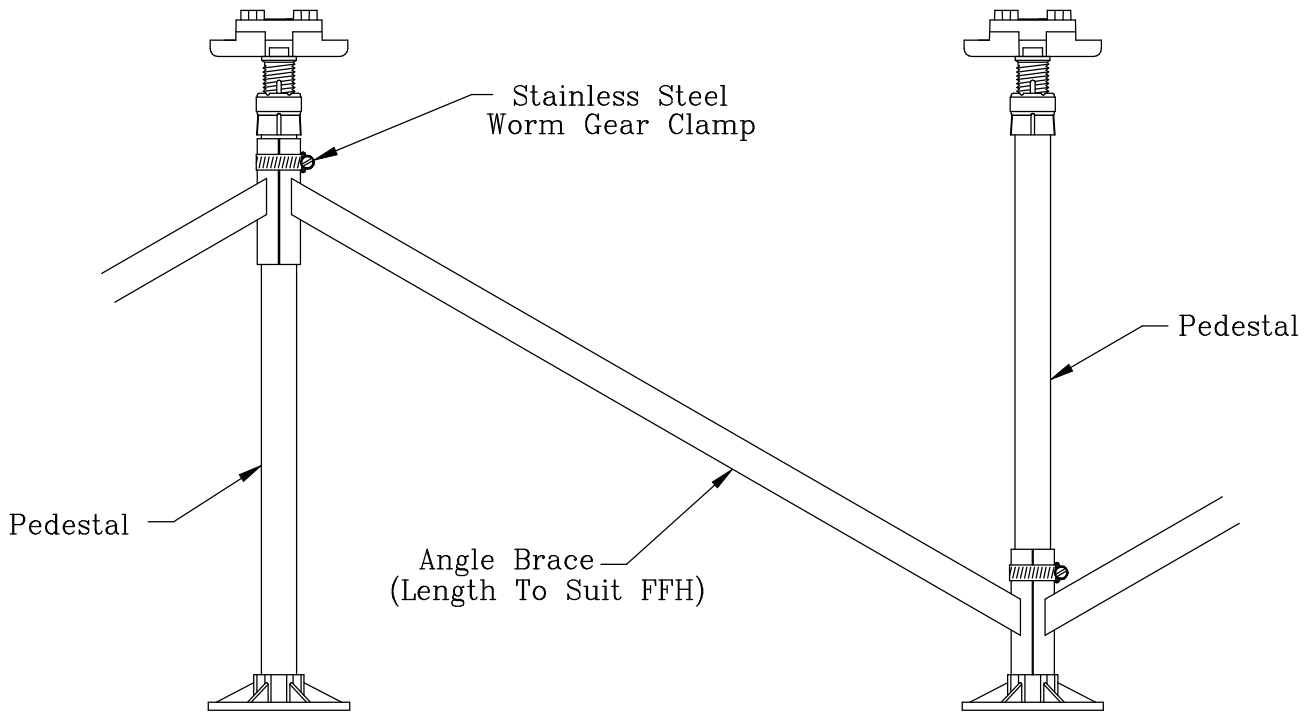

Angle Brace
1" Square x .062" Wall
6063-T832 Hard Drawn
Aluminum Tube Welded To
4" Long Split Section Of
1.125 I.D. x .125" Wall
6063-T832 Hard Drawn
Aluminum Tube

Stainless Steel
Worm Gear Clamp

PEDESTAL-TO-PEDESTAL
ANGULAR BRACE
FOR PEDESTAL ASSEMBLY
WITH 1-1/8" DIA. TUBE