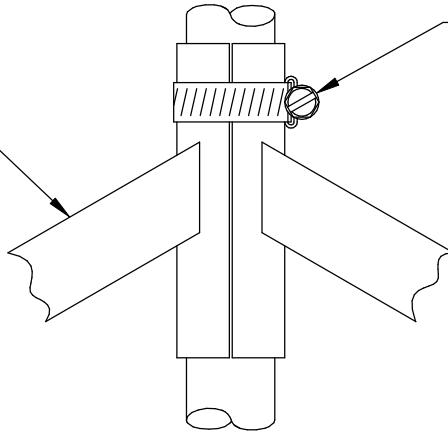

Angle Brace
1" Square x .062" Wall
6063-T832 Hard Drawn
Aluminum Tube Welded To
4" Long Split Section Of
1.125 I.D. x .125" Wall
6063-T832 Hard Drawn
Aluminum Tube

Stainless Steel
Worm Gear Clamp

PEDESTAL-TO-PEDESTAL
ANGULAR BRACE
FOR PEDESTAL ASSEMBLY
WITH 1-1/8" DIA. TUBE