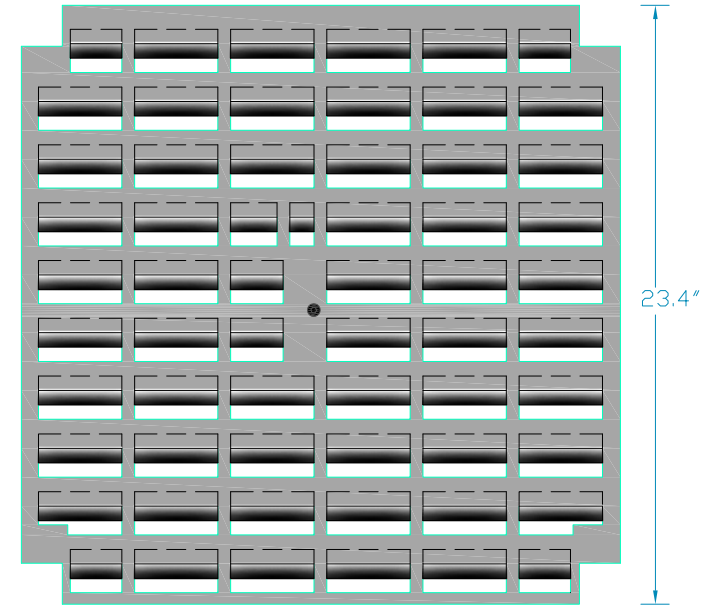

Product Data Sheet (Optional Damper Kit)

Top View of GP 24 Adjustable Damper

Adjustable Damper

CEI PART #: GP 24 Adjustable Damper		 COMPUTER ENVIRONMENTS, INC. 1616 JOHN WEST ROAD DALLAS, TX, USA 75228 214 321 1234 FAX 214 321 2333 ceifloor.com Manufactured in the U.S.A.
DRAWN BY: M C.		
PAPER SIZE = 8.5" x 11" LASER		
SHEET: 1	SCALE: 2.5 = 1	DATE: 14 Dec 2015
PATH=C:\Users\Ingo\Desktop\HD 24 Product Drawings.dwg		PART OR PROJECT DESCRIPTION GP 24 Adjustable Damper