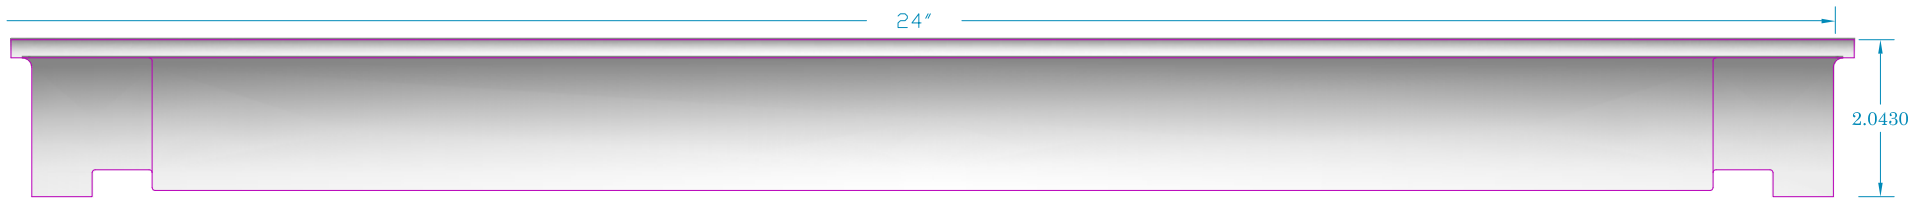

Product Data Sheet (Optional Damper Kit)

Top View of GP 24 Adjustable Damper

Adjustable Damper

CEI PART #: GP 24 Adjustable Damper		 COMPUTER ENVIRONMENTS, INC. 1616 JOHN WEST ROAD DALLAS, TX, USA 75228 214 321 1234 FAX 214 321 2333 ceifloor.com Manufactured in the U.S.A.
DRAWN BY: M C.		
PAPER SIZE = 8.5" x 11" LASER		
SHEET: 1	SCALE: 2.5 = 1	DATE: 14 Dec 2015
PATH=C:\Users\Ingo\Desktop\HD 24 Product Drawings.dwg		PART OR PROJECT DESCRIPTION GP 24 Adjustable Damper