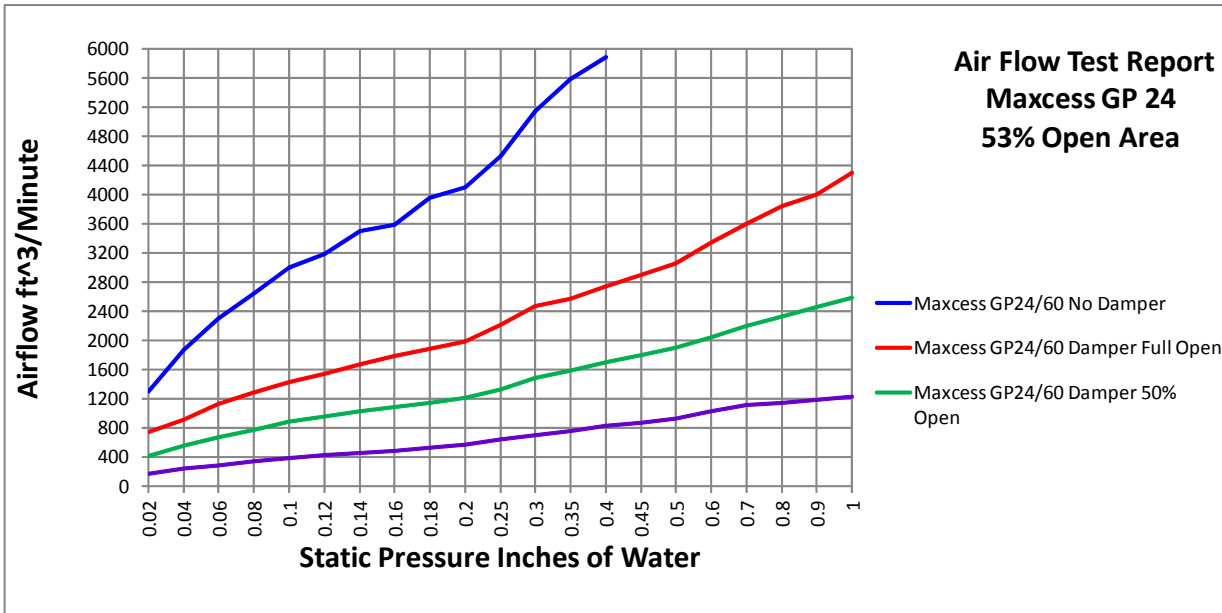

Product Data Sheet (Optional Damper Kit)

Top View of GP 24 Adjustable Damper

Adjustable Damper

CEI PART #: GP 24 Adjustable Damper		 COMPUTER ENVIRONMENTS, INC. 1616 JOHN WEST ROAD DALLAS, TX, USA 75228 214 321 1234 FAX 214 321 2333 ceifloor.com Manufactured in the U.S.A.
DRAWN BY: M C.		
PAPER SIZE = 8.5" x 11" LASER		
SHEET: 1	SCALE: 2.5 = 1	DATE: 14 Dec 2015
PATH=C:\Users\Ingo\Desktop\HD 24 Product Drawings.dwg		PART OR PROJECT DESCRIPTION GP 24 Adjustable Damper